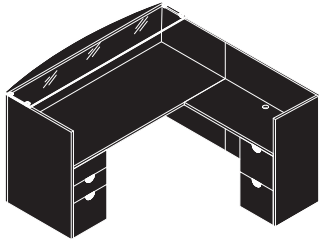

Atlanta Office Furniture

Jade Collection

Jade

L-Desk. Bowfront. Reception
Glass Transaction Shelf
non-handed

Product Code	D	W	H	Weight lbs.	Cubic ft.	Cartons	List Price
JA-124N. MAHO .CHER	<i>left or right</i>						$3,490
<i>desk</i>	30/36	71¾	43	263	11.44	1	
<i>ped 2b1f</i>	24½	15	27½	73	8.05	1	
<i>return</i>	20	42	43	99	4.09	1	
<i>ped 2f</i>	18½	15½	27½	56	6.27	1