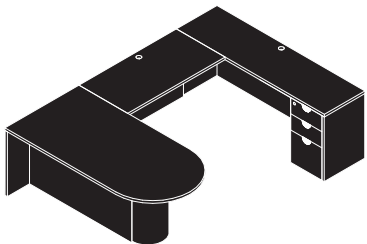

U-Desk. Bullet Shape
Wood Leg / Wood Panel
non-handed