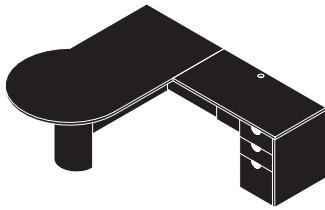

Atlanta Office Furniture

Jade Collection

Jade

L-Desk. P-Shape
right variation shown

Product Code	D	W	H	Weight lbs.	Cubic ft.	Cartons	List Price
JA-119L. MAHO .CHER left							$2,280
desk	36/42	71¾	29	156	10.57	2	
return	24	42	29	79	3.77	1	
ped 2b1f	18½	15½	27½	62	6.27	1	
JA-119R. MAHO .CHER right							$2,280
desk	36/42	71¾	29	156	10.57	2	
return	24	42	29	79	3.77	1	
ped 2b1f	18½	15½	27½	62	6.27	1	
JA-120L. MAHO .CHER left							$2,340
desk	36/42	71¾	29	156	10.57	2	
return	24	48	29	82	3.77	1	
ped 2b1f	18½	15½	27½	62	6.27	1	
JA-120R. MAHO .CHER right							$2,340
desk	36/42	71¾	29	156	10.57	2	
return	24	48	29	82	3.77	1	
ped 2b1f	18½	15½	27½	62	6.27	1