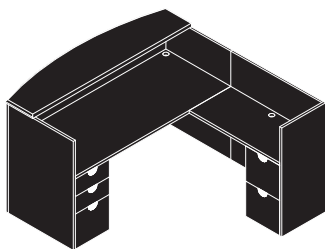

L-Desk. Bowfront. Reception
Wood Transaction Shelf
non-handed

JA-123N. MAHO .CHER left or right							$3,390
desk	30/36	71¾	43	246	9.81	1	
ped 2b1f	24½	15	27½	73	8.05	1	
return	20	42	43	99	4.09	1	
ped 2f	18½	15½	27½	56	6.27	1