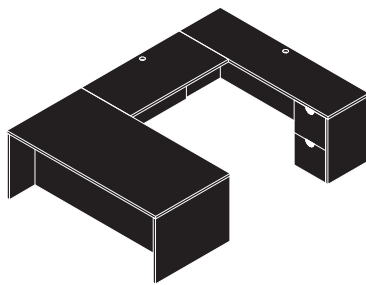

# Atlanta Office Furniture

Jade Collection

Jade

L-Desk. Bowfront. Reception  
Glass Transaction Shelf  
non-handed

Product Code	D	W	H	Weight lbs.	Cubic ft.	Cartons	List Price
<b>JA-124N. MAHO .CHER</b>	<i>left or right</i>						<b>\$3,490</b>
<i>desk</i>	30/36	71¾	43	263	11.44	1	
<i>ped 2b1f</i>	24½	15	27½	73	8.05	1	
<i>return</i>	20	42	43	99	4.09	1	
<i>ped 2f</i>	18½	15½	27½	56	6.27	1	